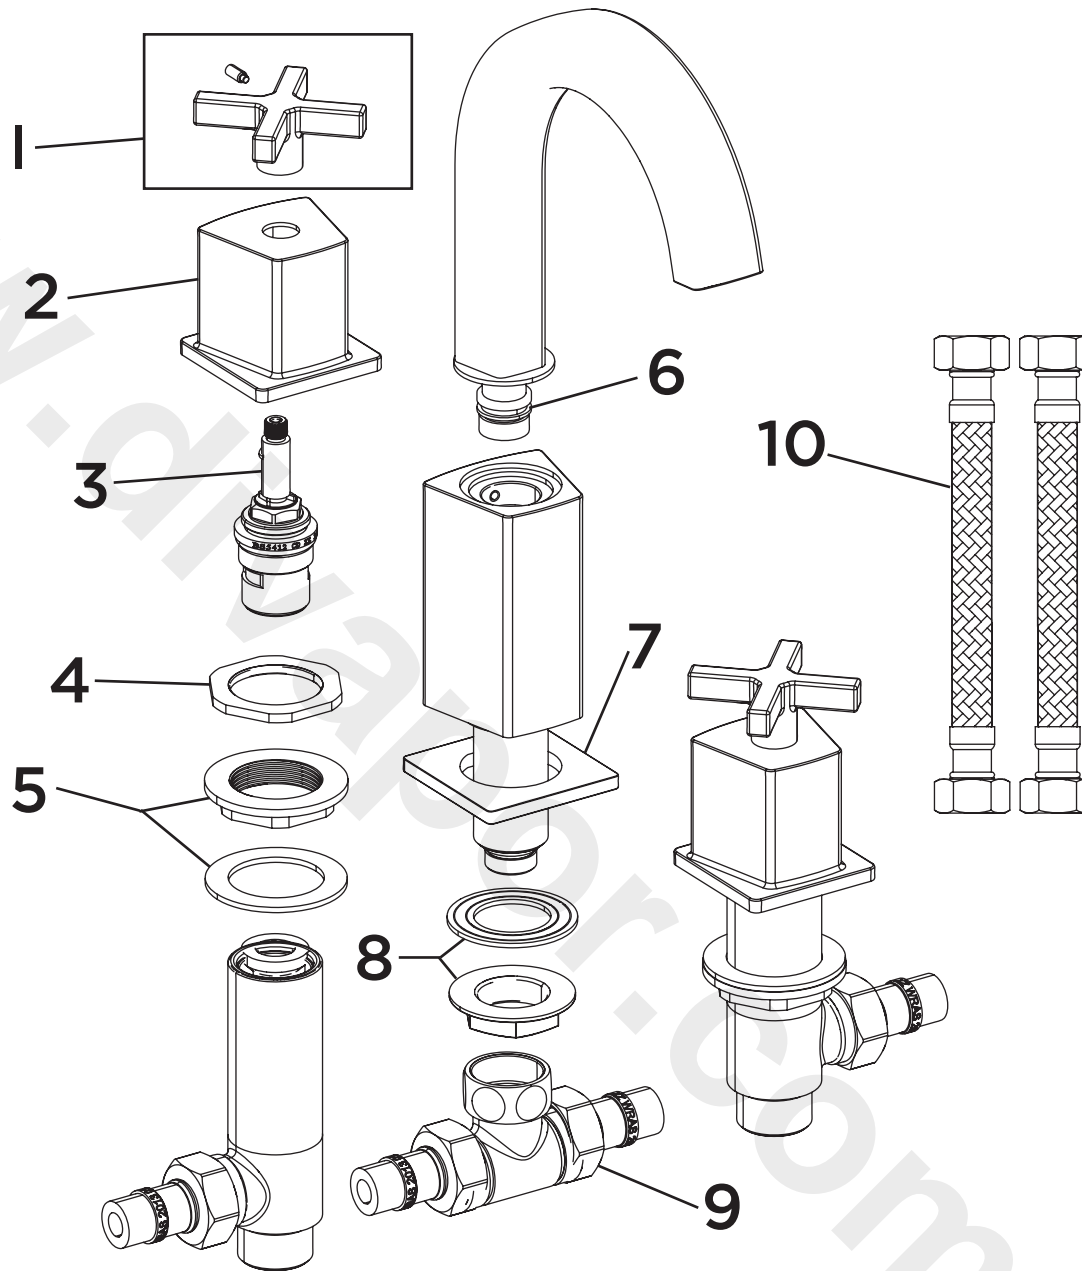

Product Code: CAS 3HBF C
Revision: D2

1	Handle Assembly (Pair)
2	Shroud
3	Cartridge
4	Locking Nut
5	Backnut & Washer
6	Spout O Ring
7	Plinth
8	Backnut & Washer
9	T Joint Assembly
10	Flexi Connecting Pipes